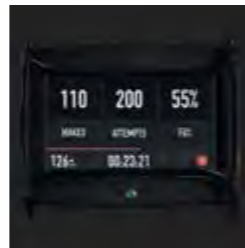

DR. DISH

DR. DISH

DR. DISH

DR. DISH

3. CT COMPLETE TRAINING ON-DEMAND

With a touchscreen interface and hundreds of on-demand video workouts from professional trainers, the dr. dish ct is truly the next generation of basketball shooting machines.

4. IC3 HIGH-REP SHOT TRAINER

The ic3 high-rep shot trainer provides basic shot training for those players not ready for the professional dr. dish.

ACCESSORY PACK

<p>1 EASY OUTDOOR SETUP</p> <p>SETUP AND TAKE DOWN IN MINUTES WITHOUT SPECIAL TOOLS OR BIG HASSLES</p>	<p>2 PROPER ARC SHOOTING</p> <p>OUR PATENTED DESIGN FORCES YOU TO USE CORRECT FORM SO YOU SEE IMPROVEMENT WITH EVERY PRACTICE</p>
<p>3 INCREASE SHOOTING PERCENTAGE</p> <p>TAKE MORE PRACTICE SHOTS WITH THE CORRECT FORM AND WATCH YOUR GAME DAY PERFORMANCE SURGE WITH THE IC3 BASKETBALL SHOT TRAINER</p>	<p>4 DEVELOP MUSCLE MEMORY</p> <p>QUALITY SHOTS, TAKEN IN QUICK SUCCESSION, TRAIN YOUR MUSCLES TO REMEMBER AND USE CORRECT FORM</p>