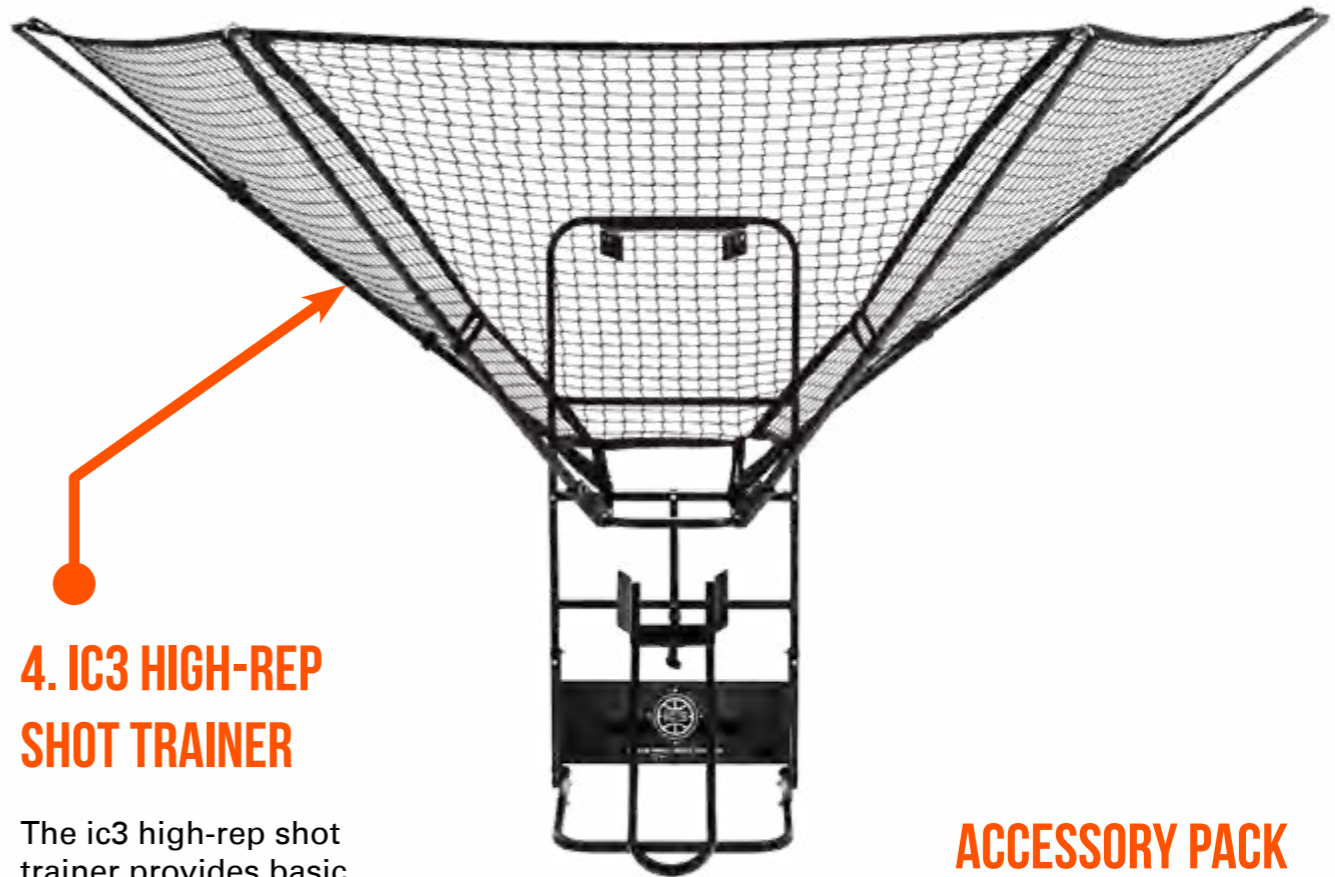

4. IC3 HIGH-REP SHOT TRAINER

The ic3 high-rep shot trainer provides basic shot training for those players not ready for the professional dr. dish.

ACCESSORY PACK

<p>1 EASY OUTDOOR SETUP</p> <p>SETUP AND TAKE DOWN IN MINUTES WITHOUT SPECIAL TOOLS OR BIG HASSLES</p>	<p>2 PROPER ARC SHOOTING</p> <p>OUR PATENTED DESIGN FORCES YOU TO USE CORRECT FORM SO YOU SEE IMPROVEMENT WITH EVERY PRACTICE</p>
<p>3 INCREASE SHOOTING PERCENTAGE</p> <p>TAKE MORE PRACTICE SHOTS WITH THE CORRECT FORM AND WATCH YOUR GAME DAY PERFORMANCE SURGE WITH THE IC3 BASKETBALL SHOT TRAINER</p>	<p>4 DEVELOP MUSCLE MEMORY</p> <p>QUALITY SHOTS, TAKEN IN QUICK SUCCESSION, TRAIN YOUR MUSCLES TO REMEMBER AND USE CORRECT FORM</p>

Protect your dr. dish in style with this custom cover. the custom cover is constructed from heavy 210d nylon canvas, double stitched seams for durability, and an elastic band for a secure fit. Cover fits all dr. dish models