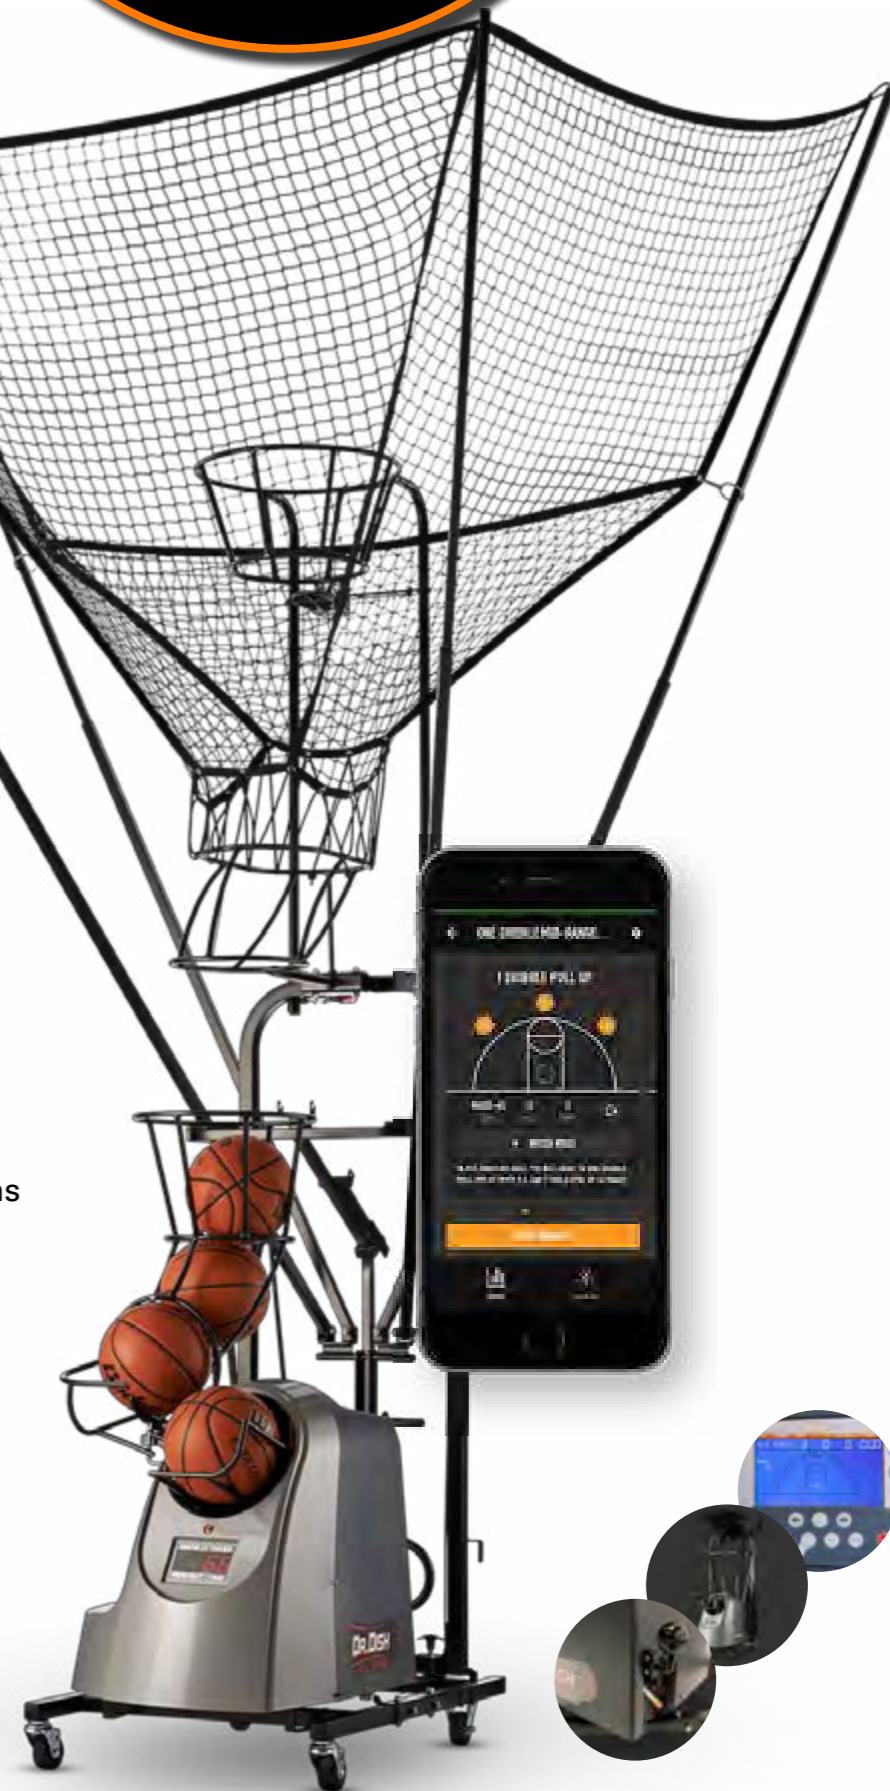

DR.DISH

WWW.TRIPL3SHOT.COM

DR.DISH

DR.DISH

DR. DISH

DR. DISH

1. REBEL HIGH-REP SHOOTING

The most cost-effective fully automatic and programmable shooting machine on the market, with shots made counter for tracking total makes/ attempts throughout workouts.

2. ALL-STAR ADVANCED ANALYTICS

Train all players and locations with a patented net system designed for away from the basket training while also tracking detailed analytics with our training management system™.

DR. DISH

DR. DISH

DR. DISH

DR. DISH

3. CT COMPLETE TRAINING ON-DEMAND

With a touchscreen interface and hundreds of on-demand video workouts from professional trainers, the dr. dish ct is truly the next generation of basketball shooting machines.

Protect your dr. dish in style with this custom cover. the custom cover is constructed from heavy 210d nylon canvas, double stitched seams for durability, and an elastic band for a secure fit. Cover fits all dr. dish models